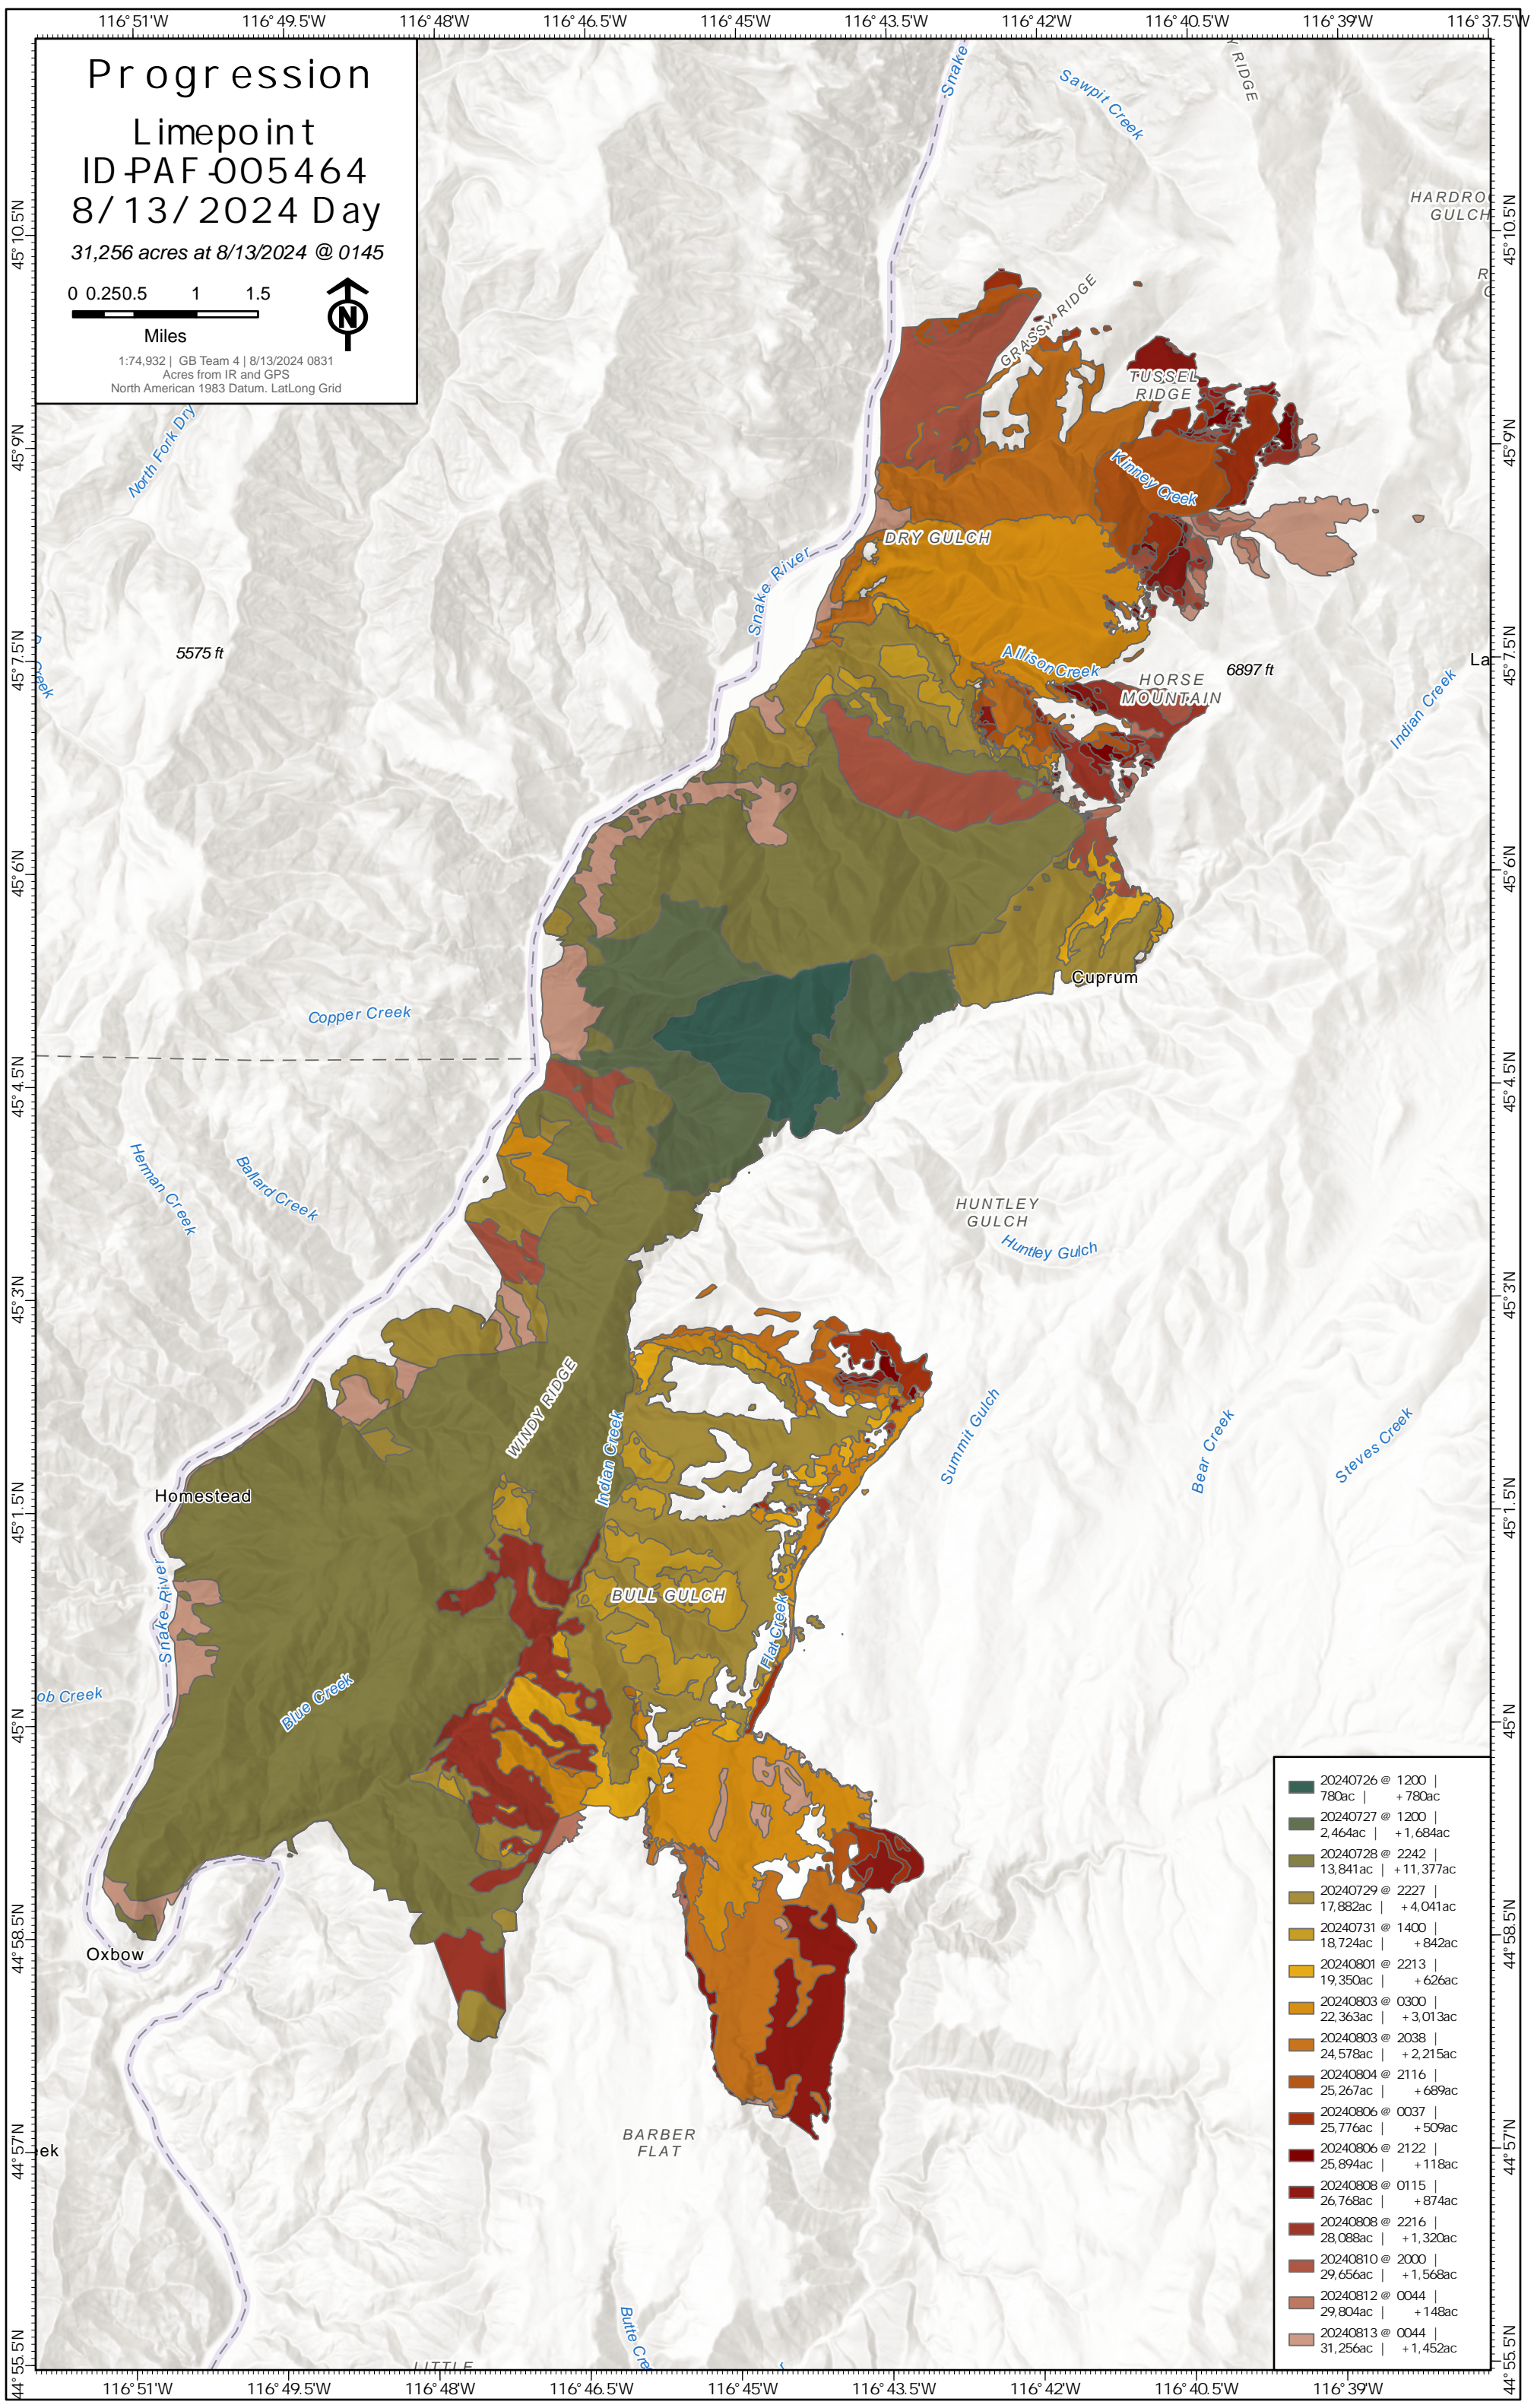

Progression

Limepoint
ID PAF 005464
8/13/2024 Day
31,256 acres at 8/13/2024 @ 0145

20240726 @ 1200 780ac +780ac
20240727 @ 1200 2,464ac +1,684ac
20240728 @ 2242 13,841ac +11,377ac
20240729 @ 2227 17,882ac +4,041ac
20240731 @ 1400 18,724ac +842ac
20240801 @ 2213 19,350ac +626ac
20240803 @ 0300 22,363ac +3,013ac
20240803 @ 2038 24,578ac +2,215ac
20240804 @ 2116 25,267ac +689ac
20240806 @ 0037 25,776ac +509ac
20240806 @ 2122 25,894ac +118ac
20240808 @ 0115 26,768ac +874ac
20240808 @ 2216 28,088ac +1,320ac
20240810 @ 2000 29,656ac +1,568ac
20240812 @ 0044 29,804ac +148ac
20240813 @ 0044 31,256ac +1,452ac